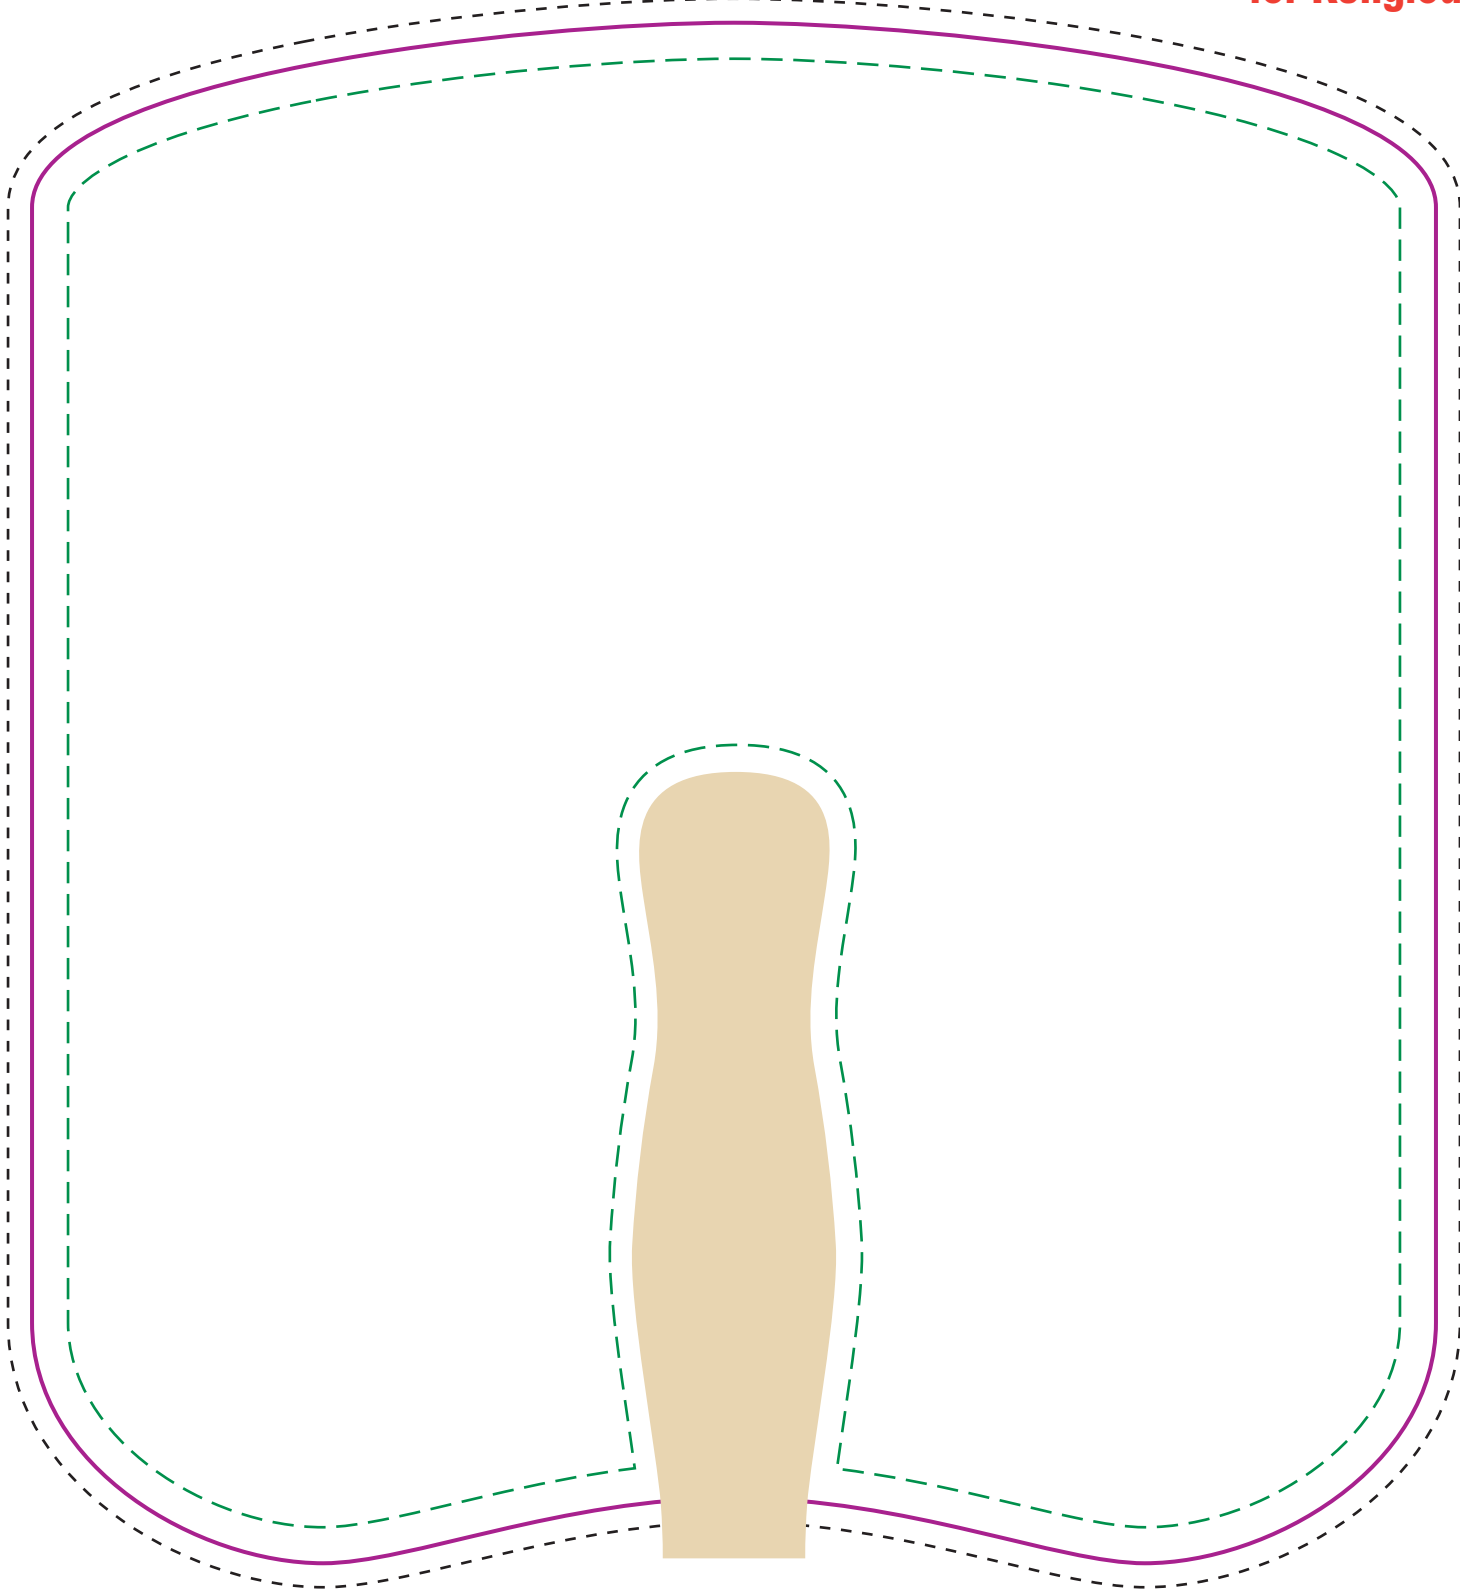

Actual size
Width: 7.325 in.
Height: 8 in.

- **Bleed Line** (*1/8" offset from Die Line*)
- **Die Line** (*represents actual cut product*)
- - - **Live Area** (*3/16" inset from Die Line*)

**Common back
for Religious Fans**

Please keep all text and graphics inside the Live Area unless the graphic element is intended to bleed. Borders, if included, should bleed outward from the Live Area.
Please model spot colors using the Pantone solid coated Matching System
Please submit all Fonts and Links for output with your Final Composite.